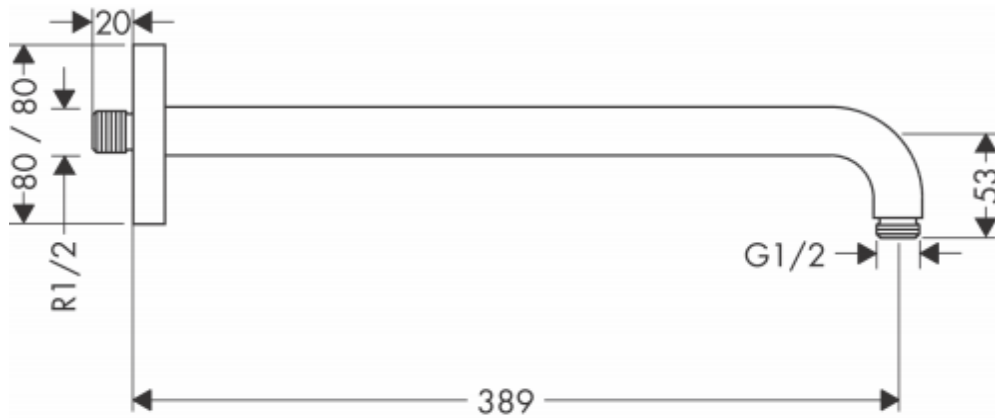

SPECIFICATION SHEET - fittings

BRAND:	hansgrohe	Product Photo:
ORIGIN:	Germany	
SERIES:	Overhead Showers	
PRODUCT DESCRIPTION:	Wall arm 389mm	
MODEL No.	27446 000	
FINISH/COLOUR:	Chrome-plated	
DIMENSIONS:		
OPTIONAL MATCHING PARTS:		

Technical Informations: Suitable for continous flow water heater

REMINDER:	Pipe flushing must be done before faucets are installed. Failure to do so voids the warranty.
	Do not use cleaners containing abrasive cleansers, ammonia, bleach, acids, waxes, alcohol, solvents or other products not recommended for chrome.
	All information is for reference only, installation shall always be based on the actual product delivered.